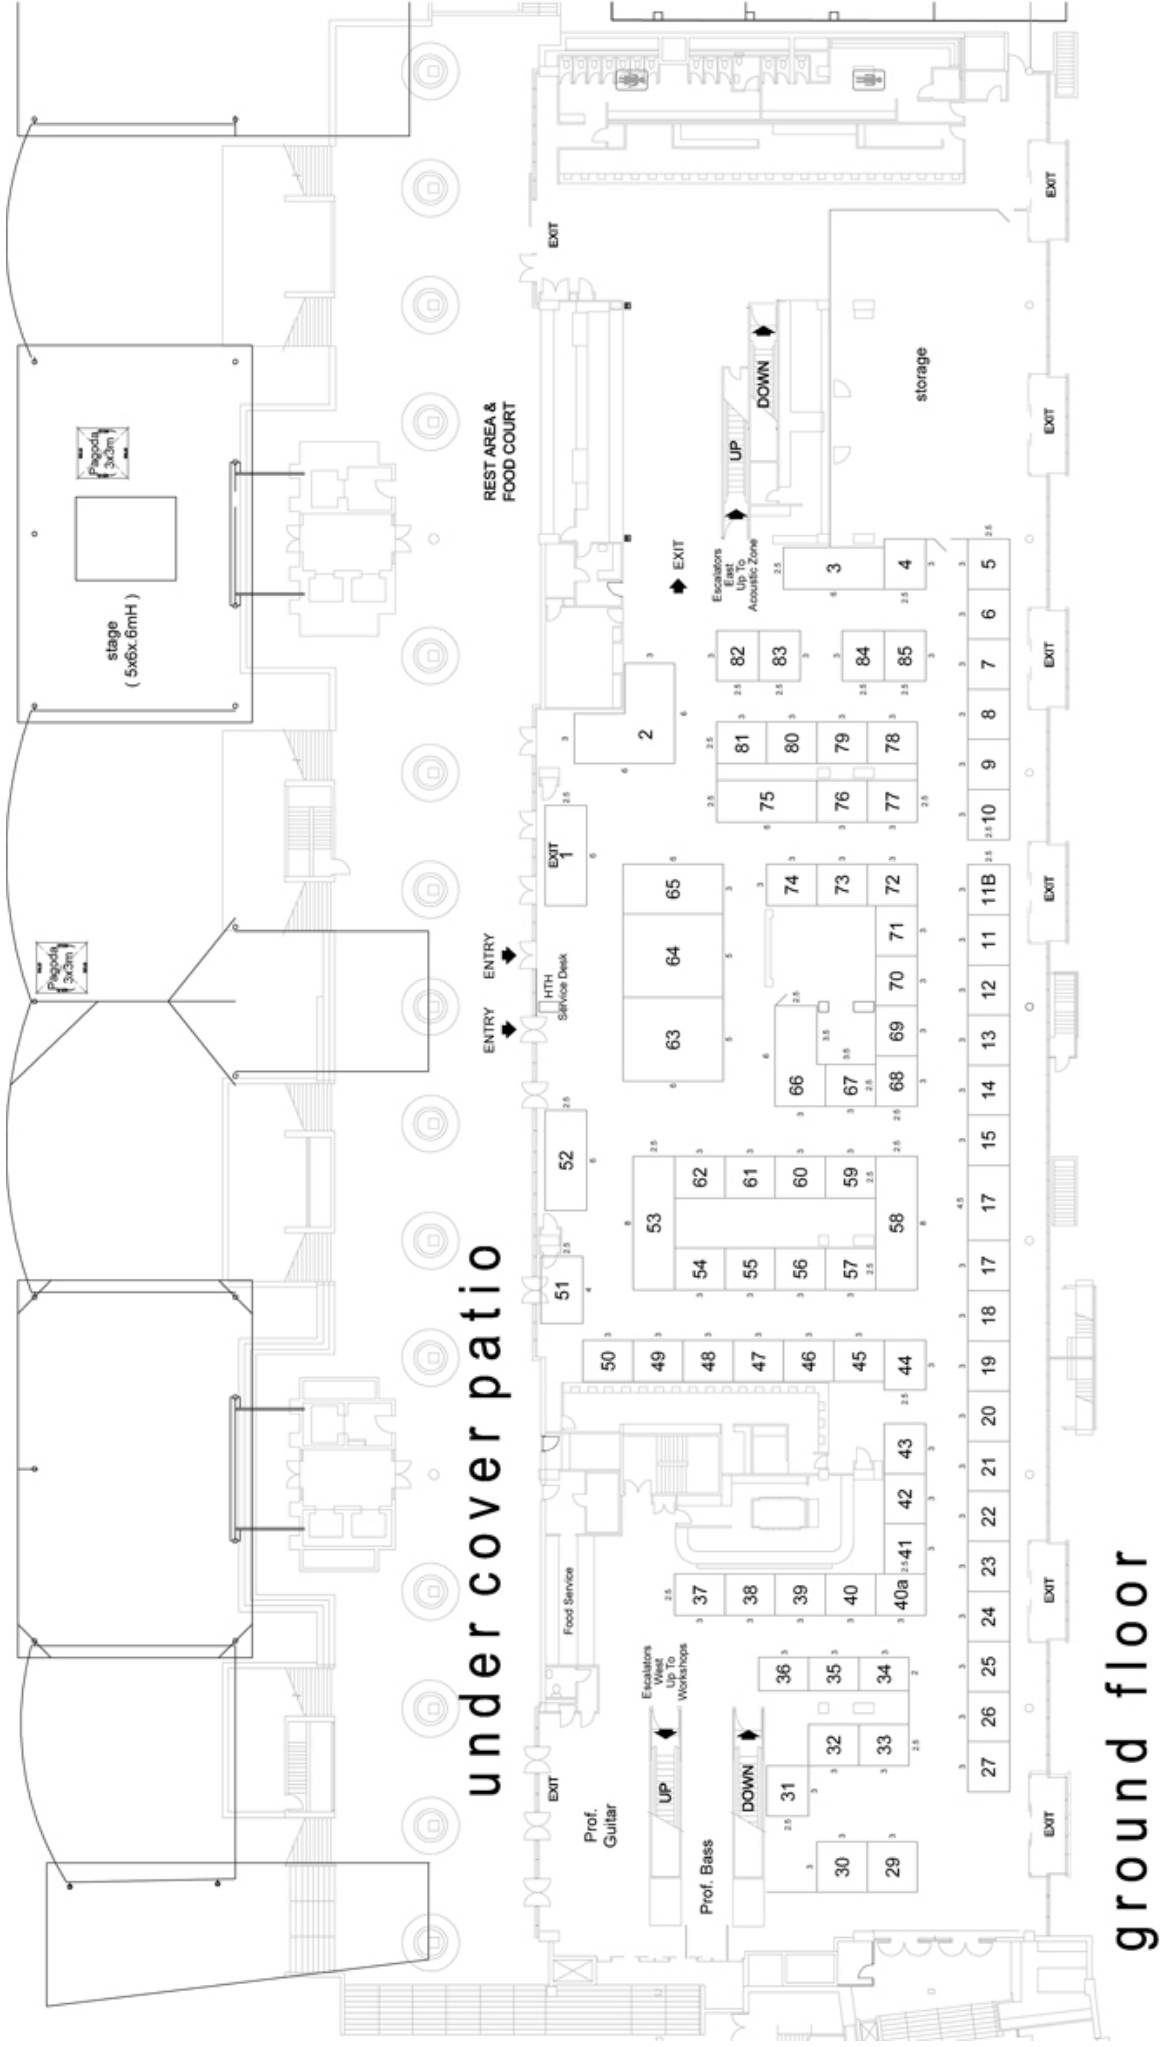

# MELBOURNE GUITAR SHOW 2016 FLOOR PLAN - GROUND FLOOR

# MELBOURNE GUITAR SHOW 2016 FLOOR PLAN - LEVEL ONE